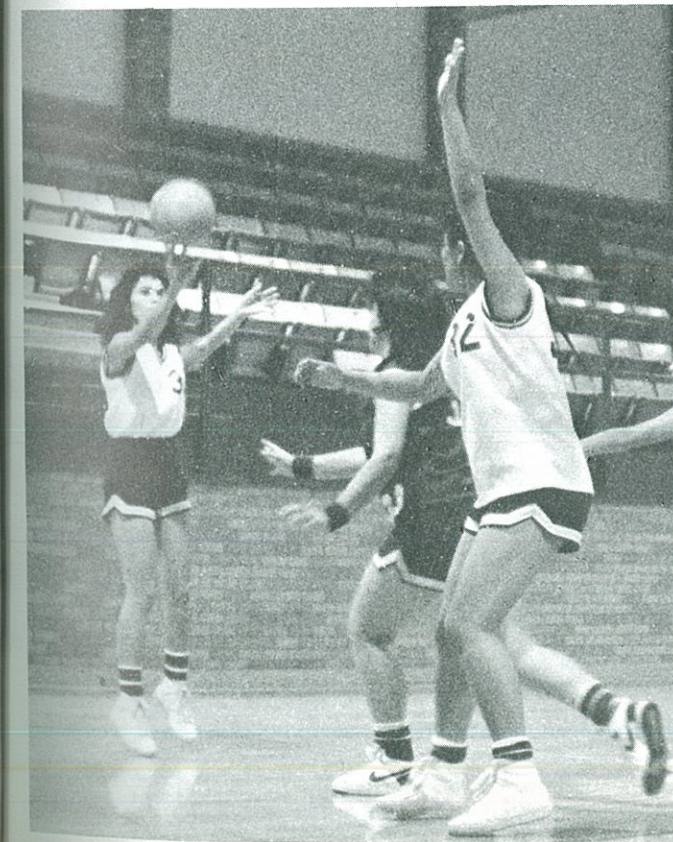

JV Girls Hit The Hoop

Corina Martinez goes up for a lay-up to add two points to the Jacket score.

Playing on the 1987-88 junior varsity girls basketball squad are **BOTTOM ROW** manager Michele Suarez, Stephanie Chavarria, Sheryl Balderrama, Lisa Padron, Cassandra Hall, Shannon Thompson and manager Geniva Velasquez, **BACK ROW** Coach Dave Swanson, Katie Gower, Monica Brown, Glenda Thompson, Rachel Chavez, manager Sheila Love and Coach Lois Ann McKenzie.

Fighting to gain control of the ball from two opposing Alpine girls is Kermit's Sheryl Balderrama.

Monica Brown shoots a field goal.

Working her way around her opponent to get to the basket is speedy guard Shawna Bowerman.

Lisa Padron shoots from outside and Rachel Chavez prepares to rebound.

Glenda Thompson shoots the ball for a sure two points against Alpine.