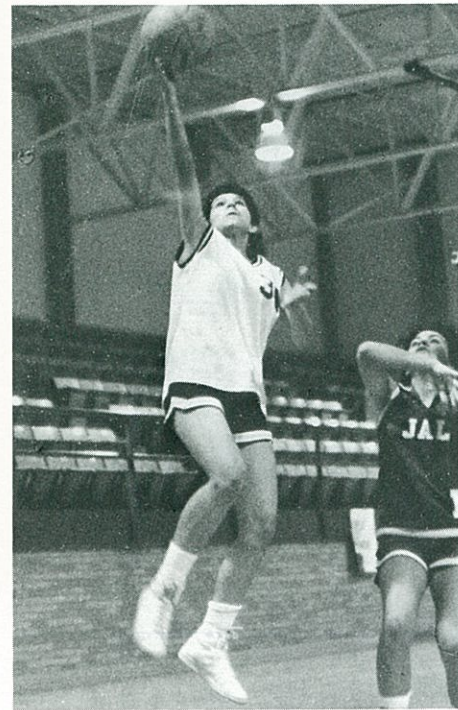

JV Girls Hit The Hoop

Corina Martinez goes up for a lay-up to add two points to the Jacket score.

Playing on the 1987-88 junior varsity girls basketball squad are **BOTTOM ROW** manager Michele Suarez, Stephanie Chavarria, Sheryl Balderrama, Lisa Padron, Cassandra Hall, Shannon Thompson and manager Geniva Velasquez, **BACK ROW** Coach Dave Swanson, Katie Gower, Monica Brown, Glenda Thompson, Rachel Chavez, manager Sheila Love and Coach Lois Ann McKenzie.

Fighting to gain control of the ball from two opposing Alpine girls is Kermit's Sheryl Balderrama.

Monica Brown shoots a field goal.

Working her way around her opponent to get to the basket is speedy guard Shawna Bowerman.

Lisa Padron shoots from outside and Rachel Chavez prepares to rebound.

Glenda Thompson shoots the ball for a sure two points against Alpine.